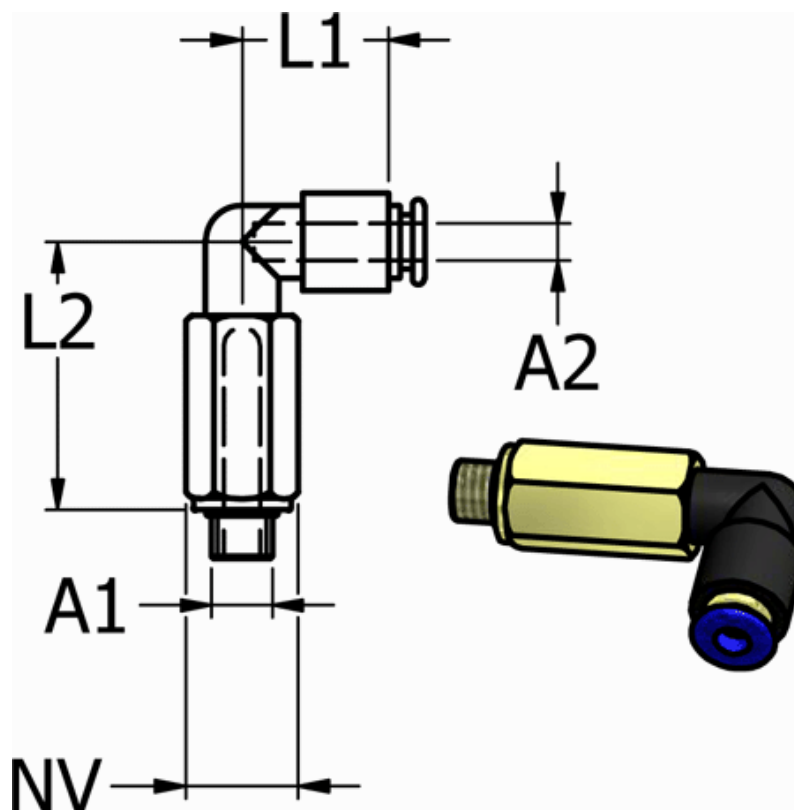

Article number: 586PLL184

Description: Mini Push-in PLL184, angle, G 1/8" hose Ø4

Measures

Ext. hose diameter A2	= 4 mm
L1	= 28
L2	= 16.5
NV	= 14
Thread A1	= G 1/8"